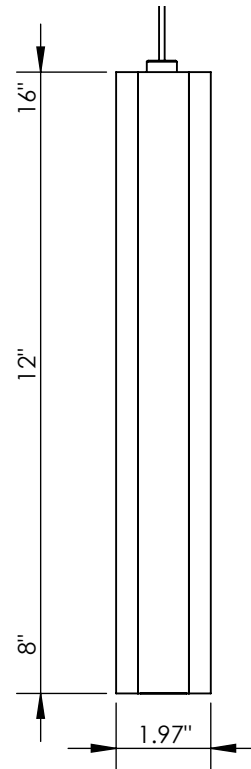

DIMENSIONS

AIREBAFFLE™ PLUS (AIRELIGHT™ ACOUSTIC SERIES)

AIREBAFFLE™ PLUS (AIRELIGHT™ ACOUSTIC SERIES)

UNLIT

MATERIAL SPECIFICATIONS

Product Name	AireBaffle™ Plus (Unlit)
Material	100% PET (~60% recycled content)
Mounting Hardware	Aircraft Cable
Warranty	5 year limited warranty
Size Range	L(48, 72, 96") x W(1.97") x H(8, 12, 16") <small>*Custom sizes available upon request*</small>
Environmental	Low-VOC material, meeting requirements for LEED and other green building certifications
Fire Rating	ASTME E-84 Class C (available with Class A treatment)
Acoustics	Calculated Acoustical Performance: NRC 1.0

(5) SUSPENSION LENGTH AC
 24-24"
 48 - 48"
 96 - 96"
 120- 120"
 150 - 150"
 180 - 180"

(6) BAFFLE COLOR

105 - WHITE HEATHER
 135 - GREY HEATHER
 155 - STEEL HEATHER
 175 - CHARCOAL HEATHER
 190 - BLACK