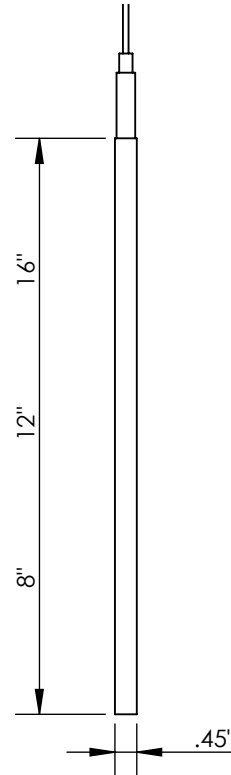

DIMENSIONS

AIREBAFFLE™ SLIM (AIRELIGHT™ ACOUSTIC SERIES)

AIREBAFFLE™ SLIM (AIRELIGHT™ ACOUSTIC SERIES)

UNLIT

MATERIAL SPECIFICATIONS

Product Name	AireBaffle™ Slim
Material	100% PET (~60% recycled content)
Mounting Hardware	Aircraft Cable
Warranty	5 year limited warranty
Size Range	L(48, 72, 96") x W(0.5") x H(8, 12, 16") <small>*Custom sizes available upon request*</small>
Environmental	Low-VOC material, meeting requirements for LEED and other green building certifications
Fire Rating	ASTME E-84 Class C (available with Class A treatment)
Acoustics	Calculated Acoustical Testing: NRC 0.4