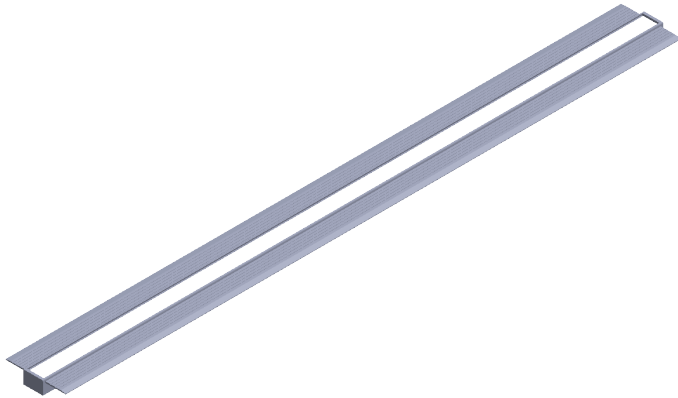

# MUD-IN SNAP CHANNEL (AIRELIGHT™ LINEAR ES 0.5)

MUD-IN SNAP CHANNEL (AIRELIGHT™ LINEAR ES 0.5)

## DESCRIPTION

The Mud-In Snap Channel for the Airelight™ Linear ES 0.5 provides an optimal solution for lighting applications in drywall or other embedding materials. Constructed of anodized aluminum, the Mud-In Snap Channel is low profile and light weight providing ultimate flexibility for the lighting designer. Once mounted into the selected building material, the attachment clips on the Airelight™ ES model simply snap into the channel, providing easy integration and a secure attachment.

Applications: Lighting in drywall for Office, Residential, Industrial, Retail, etc.

## SPECIFICATIONS

P/N	28608-4 (4') / 28608-6 (6')
Material	Anodized Aluminum
Finish	Light Grey
Dimensions	0.78" x 0.52 (W x H)
Length	4' / 6'