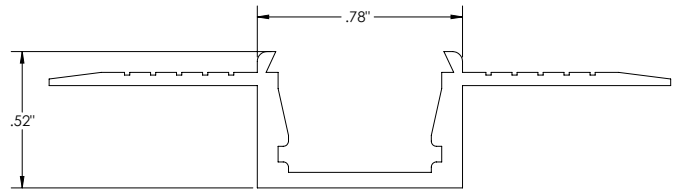

# MUD-IN SNAP CHANNEL (AIRELIGHT™ LINEAR ES 0.5)

MUD-IN SNAP CHANNEL (AIRELIGHT™ LINEAR ES 0.5)

## DESCRIPTION

The Mud-In Snap Channel for the Airelight™ Linear ES 0.5 provides an optimal solution for lighting applications in drywall or other embedding materials. Constructed of anodized aluminum, the Mud-In Snap Channel is low profile and light weight providing ultimate flexibility for the lighting designer. Once mounted into the selected building material, the attachment clips on the Airelight™ ES model simply snap into the channel, providing easy integration and a secure attachment.

## SPECIFICATIONS

P/N	28608-4 (4') / 28608-6 (6')
Material	Anodized Aluminum
Finish	Light Grey
Dimensions	0.78" x 0.52 (W x H)
Length	4' / 6'