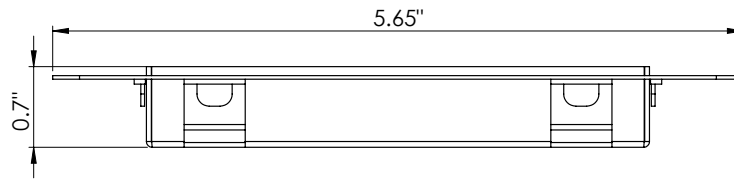

## DESCRIPTION

The Airelight™ Square2 4.0 Mud-In Trim Kit provides an optimal choice for lighting solutions in drywall surfaces. With a low profile, the Mud-In Trim Kit can be installed easily and accommodates small wall cavity spaces when necessary. The minimalistic look of Mud-In Trim Kit blends effortlessly into wall and ceiling surfaces. Once the trim kit is in place, the magnetic connection of the Airelight™ Square completes the installation effortlessly.

## SPECIFICATIONS

P/N	90814
Material	Steel
Finish	White Powder Coat
Dimensions	5.65" x 5.65" x 0.66" (L x W x H)