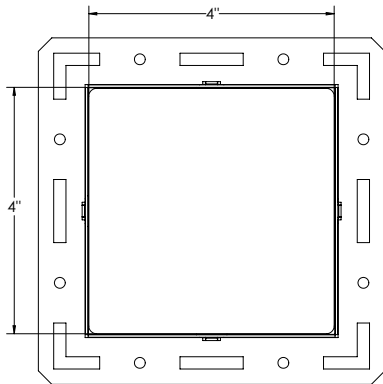

# TRIM KIT\_MUD-IN (AIRELIGHT™ SQUARE2 4.0)

## DESCRIPTION

The Airelight™ Square2 4.0 Mud-In Trim Kit provides an optimal choice for lighting solutions in drywall surfaces. With a low profile, the Mud-In Trim Kit can be installed easily and accommodates small wall cavity spaces when necessary. The minimalistic look of Mud-In Trim Kit blends effortlessly into wall and ceiling surfaces. Once the trim kit is in place, the magnetic connection of the Airelight™ Square completes the installation effortlessly.

## SPECIFICATIONS

P/N	90814
Material	Steel
Finish	White Powder Coat
Dimensions	5.65" x 5.65" x 0.66" (L x W x H)