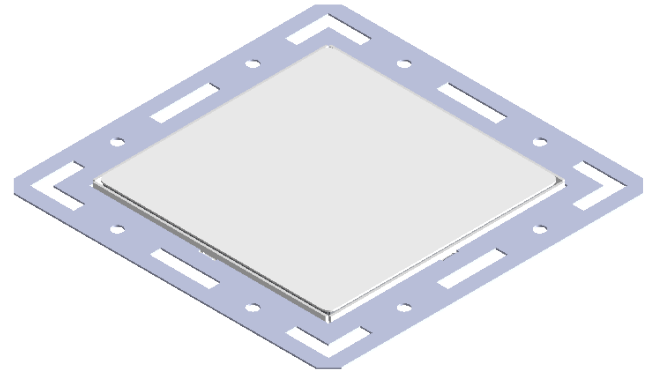

# TRIM KIT\_MUD-IN (AIRELIGHT™ SQUARE2 4.0)

## DESCRIPTION

The Airelight™ Square2 4.0 Mud-In Trim Kit provides an optimal choice for lighting solutions in drywall surfaces. With a low profile, the Mud-In Trim Kit can be installed easily and accommodates small wall cavity spaces when necessary. The minimalistic look of Mud-In Trim Kit blends effortlessly into wall and ceiling surfaces. Once the trim kit is in place, the magnetic connection of the Airelight™ Square completes the installation effortlessly.

Applications: Embedded drywall lighting for Office, Retail, Residential, Industrial, etc.

## SPECIFICATIONS

P/N	90814
Material	Steel
Finish	White Powder Coat
Dimensions	5.65" x 5.65" x 0.66" (L x W x H)