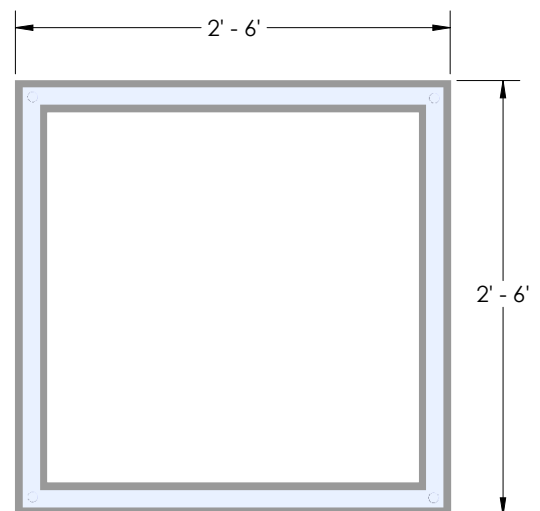

DIRECT/INDIRECT

OVERVIEW

AIREBAFFLE™ FRAME (DIRECT/ INDIRECT)

The AireBaffle™ Frame (Direct/Indirect) provides a decorative, acoustic, down or up/down lighting fixture using Airelight™ Linear2 luminaires. Absorbing sound & emitting light, the AireBaffle™ Frame is the perfect combination of design and functionality. These suspended acoustic baffles come in a variety of configurations and finishes.

FEATURES

- Sound absorbing, light emitting, geometric shaped baffle
- Integrated Airelight™ LED ceramic lighting
- Noise Reduction Coefficient (NRC) of 1.0
- Configurations: Geometric shapes (2' - 6' sides)
- Eco-friendly acoustic material available in a variety of colors
- Use as a stand-alone pendant or grouping, or pair with other AireBaffle™ acoustic options

DIMENSIONS

AIREBAFFLE™ FRAME (AIRELIGHT™ ACOUSTIC SERIES)

AIREBAFFLE™ FRAME (AIRELIGHT™ ACOUSTIC SERIES)

DIRECT/INDIRECT

LIGHT SPECIFICATIONS

PERFORMANCE

| | | | |
|----------------------|--|-------------------|---|
| Light Fixture | Airelight™ Linear2 ES 1.0 | | |
| Directional Lighting | Direct / Indirect | | <u>Linear ES 1.0 (DIRECT)</u> <u>Linear ES 0.5 (INDIRECT)</u> |
| Beam Angle | Lambertian (DIRECT) / Batwing (INDIRECT) | Lumens Per Foot | 638 @ 3500K 380 @ 3500K |
| Lens Aperture | 1" Wide (DIRECT) / 0.5" (INDIRECT) | Efficacy (lms/W) | 89 @ 3500K 80 @ 3500K |
| Controls | 0-10VDC / Wireless | Power Consumption | 7W / linear foot 5W/ linear foot |
| Rating | Suitable for Dry Locations | CRI | 90+ 90+ |