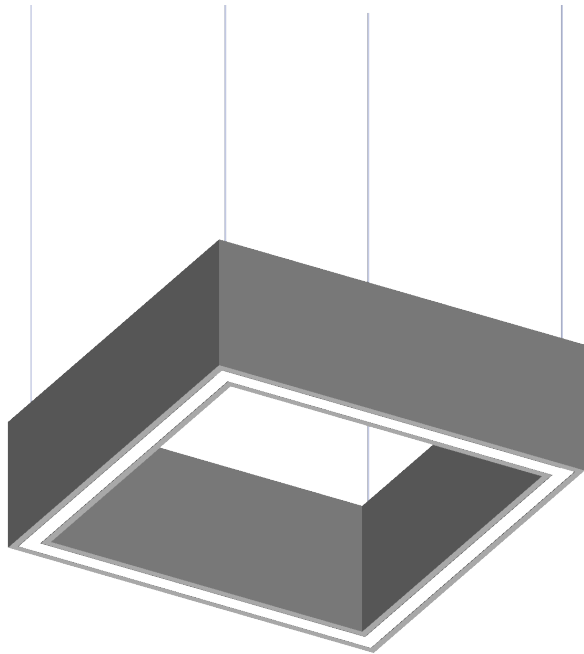

DIRECT/INDIRECT

OVERVIEW

AIREBAFFLE™ FRAME (DIRECT/ INDIRECT)

The AireBaffle™ Frame (Direct/Indirect) provides a decorative, acoustic, down or up/down lighting fixture using Airelight™ Linear2 luminaires. Absorbing sound & emitting light, the AireBaffle™ Frame is the perfect combination of design and functionality. These suspended acoustic baffles come in a variety of configurations and finishes.

FEATURES

- Sound absorbing, light emitting, geometric shaped baffle
- Integrated Airelight™ LED ceramic lighting
- Noise Reduction Coefficient (NRC) of 1.0
- Configurations: Geometric shapes (2' - 6' sides)
- Eco-friendly acoustic material available in a variety of colors
- Use as a stand-alone pendant or grouping, or pair with other AireBaffle™ acoustic options

DIMENSIONS

AIREBAFFLE™ FRAME (AIRELIGHT™ ACOUSTIC SERIES)

AIREBAFFLE™ FRAME (AIRELIGHT™ ACOUSTIC SERIES)

DIRECT/INDIRECT

LIGHT SPECIFICATIONS

PERFORMANCE

| | | | |
|----------------------|--|-------------------|---|
| Light Fixture | Airelight™ Linear2 ES 1.0 | | |
| Directional Lighting | Direct / Indirect | | <u>Linear ES 1.0 (DIRECT)</u> <u>Linear ES 0.5 (INDIRECT)</u> |
| Beam Angle | Lambertian (DIRECT) / Batwing (INDIRECT) | Lumens Per Foot | 638 @ 3500K 380 @ 3500K |
| Lens Aperture | 1" Wide (DIRECT) / 0.5" (INDIRECT) | Efficacy (lms/W) | 89 @ 3500K 80 @ 3500K |
| Controls | 0-10VDC / Wireless | Power Consumption | 7W / linear foot 5W/ linear foot |
| Rating | Suitable for Dry Locations | CRI | 90+ 90+ |