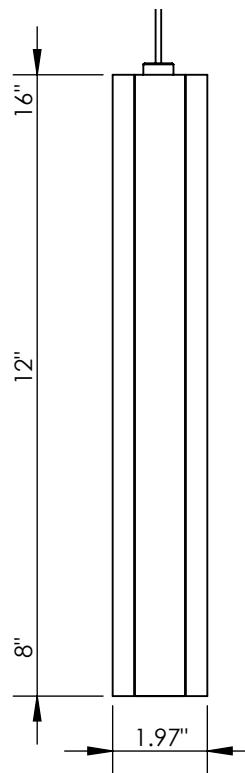

AIREBAFFLE™ PLUS (AIRELIGHT™ ACOUSTIC SERIES)

AIREBAFFLE™ PLUS (AIRELIGHT™ ACOUSTIC SERIES)

DIRECT/INDIRECT

OVERVIEW

AIREBAFFLE™ PLUS (DIRECT/INDIRECT)

The AireBaffle™ Plus (Direct/Indirect) provides a decorative, acoustic lighting fixture using Airelight™ Linear2 luminaires. Absorbing sound & emitting light, the AireBaffle™ Plus is the perfect combination of design and functionality. As an option, the Airebaffle Plus can be ordered as up-emitting which projects a classic "bat-wing" indirect output. The suspended acoustic baffles come in different sizes and colors.

DIMENSIONS

AIREBAFFLE™ PLUS (AIRELIGHT™ ACOUSTIC SERIES)

AIREBAFFLE™ PLUS (AIRELIGHT™ ACOUSTIC SERIES)

DIRECT/INDIRECT

LIGHT SPECIFICATIONS

PERFORMANCE

Light Fixture	Airelight™ Linear2 ES 1.0		<u>Linear2 ES 0.5/1.0 (DIRECT)</u>	<u>Linear2 ES 0.5 (INDIRECT)</u>
Directional Lighting	Direct / Indirect	Lumens Per Foot	414/638 @ 3500K	380 @ 3500K
Beam Angle	Lambertian (DIRECT) / Batwing (INDIRECT)	Efficacy (lms/W)	86/89 @ 3500K	80 @ 3500K
Lens Aperture	0.5/1" Wide (DIRECT) / 0.5" (INDIRECT)	Power	5/7W linear foot	5W/ linear foot
Controls	0-10VDC / Wireless	CRI	90+	90+
Rating	Suitable for Dry Locations			