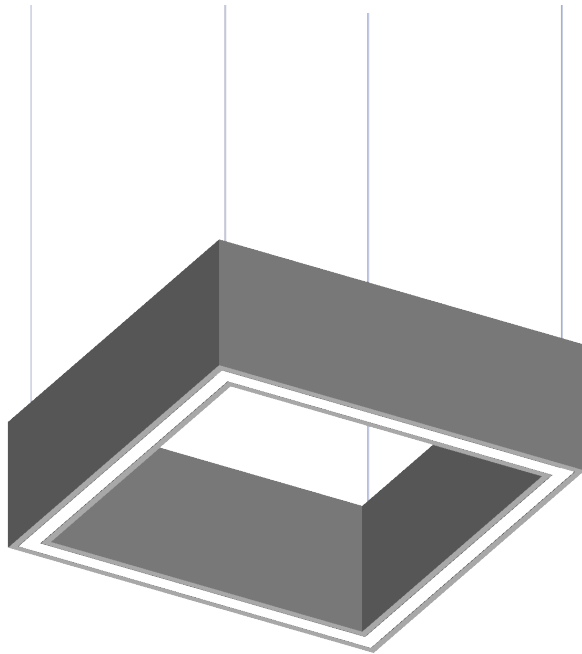

DIRECT/INDIRECT

OVERVIEW

AIREBAFFLE™ FRAME (DIRECT/ INDIRECT)

The AireBaffle™ Frame (Direct/Indirect) provides a decorative, acoustic, down or up/down lighting fixture using Airelight™ Linear luminaires. Absorbing sound & emitting light, the AireBaffle™ Frame is the perfect combination of design and functionality. These suspended acoustic baffles come in a variety of configurations and finishes.

FEATURES

- Sound absorbing, light emitting, geometric shaped baffle
- Integrated Airelight™ LED ceramic lighting
- Noise Reduction Coefficient (NRC) of 1.0
- Configurations: Geometric shapes (2' - 6' sides)
- Eco-friendly acoustic material available in a variety of colors
- Use as a stand-alone pendant or grouping, or pair with other AireBaffle™ acoustic options

DIMENSIONS

AIREBAFFLE™ FRAME (AIRELIGHT™ ACOUSTIC SERIES)

AIREBAFFLE™ FRAME (AIRELIGHT™ ACOUSTIC SERIES)

DIRECT/INDIRECT

LIGHT SPECIFICATIONS

PERFORMANCE

Light Fixture	Airelight™ Linear ES 1.0		
Directional Lighting	Direct / Indirect		<u>Linear ES 1.0 (DIRECT)</u> <u>Linear ES 0.5 (INDIRECT)</u>
Beam Angle	Lambertian (DIRECT) / Batwing (INDIRECT)	Lumens Per Foot	755 @ 3500K 456 @ 3500K
Lens Aperture	1" Wide (DIRECT) / 0.5" (INDIRECT)	Efficacy (lms/W)	125 @ 3500K 115 @ 3500K
Controls	0-10VDC / Wireless	Power Consumption	6W / linear foot 4W/ linear foot
Rating	Suitable for Dry Locations	CRI	80+ 80+

MATERIAL SPECIFICATIONS

Product Name	AireBaffle™ Frame (Direct)
Material	100% PET (~60% recycled content)
Mounting Hardware	Griplock® Powered Suspension System / Aircraft Cable
Warranty	5 year limited warranty
Size Range	Length(2' - 6') x Width(2' - 6') x Height(8, 12, 16") <small>*Custom sizes available upon request*</small>
Environmental	Low-VOC material, meeting requirements for LEED and other green building certifications
Fire Rating	ASTME E-84 Class C (available with Class A treatment)
Acoustics	Calculated Acoustical Performance: NRC 1.0