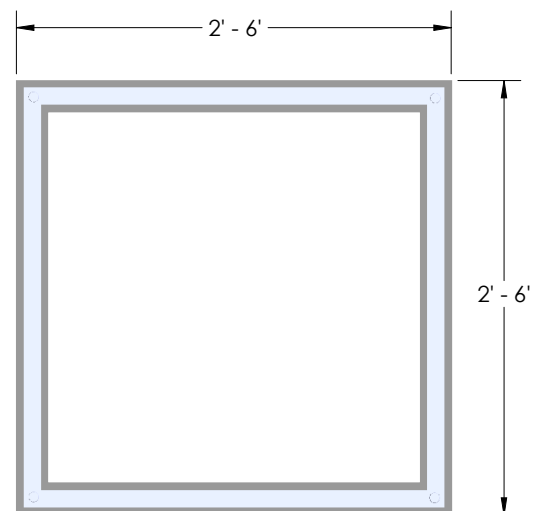

DIRECT/INDIRECT

OVERVIEW

AIREBAFFLE™ FRAME (DIRECT/ INDIRECT)

The AireBaffle™ Frame (Direct/Indirect) provides a decorative, acoustic, down or up/down lighting fixture using Airelight™ Linear luminaires. Absorbing sound & emitting light, the AireBaffle™ Frame is the perfect combination of design and functionality. These suspended acoustic baffles come in a variety of configurations and finishes.

DIMENSIONS

AIREBAFFLE™ FRAME (AIRELIGHT™ ACOUSTIC SERIES)

AIREBAFFLE™ FRAME (AIRELIGHT™ ACOUSTIC SERIES)

DIRECT/INDIRECT

LIGHT SPECIFICATIONS

PERFORMANCE

Light Fixture	Airelight™ Linear ES 1.0		
Directional Lighting	Direct / Indirect		<u>Linear ES 1.0 (DIRECT)</u> <u>Linear ES 0.5 (INDIRECT)</u>
Beam Angle	Lambertian (DIRECT) / Batwing (INDIRECT)	Lumens Per Foot	755 @ 3500K 456 @ 3500K
Lens Aperture	1" Wide (DIRECT) / 0.5" (INDIRECT)	Efficacy (lms/W)	125 @ 3500K 115 @ 3500K
Controls	0-10VDC / Wireless	Power Consumption	6W / linear foot 4W/ linear foot
Rating	Suitable for Dry Locations	CRI	80+ 80+

- (1) BAFFLE TYPE
 - FD - FRAME (Direct)
 - FI - FRAME (Indirect)
 - FDI - FRAME (Both)
- (2) LIGHT FIXTURE
 - 1 - 1.0 ES (1.0" Width)
- (3) LENGTH
 - 2 - 2'
 - 4 - 4'
 - 6 - 6'
- (4) WIDTH
 - 2 - 2'
 - 4 - 4'
 - 6 - 6'
- (5) HEIGHT
 - 8 - 8"
 - 12 - 12"
 - 16 - 16"
- (6) COLOR TEMP
 - 27 or 27-90 - 2700K 80CRI or 90CRI
 - 30 or 30-90 - 3000K 80CRI or 90CRI
 - 35 - 3500K 80CRI
 - 40 - 4000K 80CRI