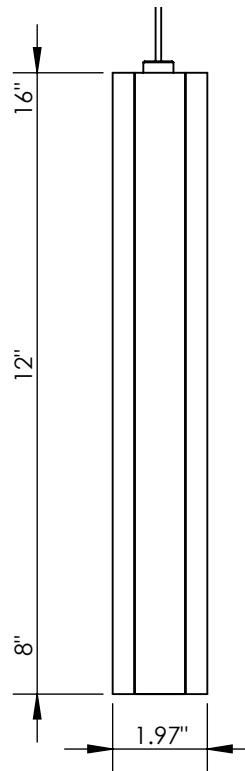

DIMENSIONS

AIREBAFFLE™ PLUS (AIRELIGHT™ ACOUSTIC SERIES)

AIREBAFFLE™ PLUS (AIRELIGHT™ ACOUSTIC SERIES)

DIRECT/INDIRECT

LIGHT SPECIFICATIONS

PERFORMANCE

Light Fixture	Airelight™ Linear ES 1.0		<u>Linear ES 0.5/1.0 (DIRECT)</u>	<u>Linear ES 0.5 (INDIRECT)</u>
Directional Lighting	Direct / Indirect	Lumens Per Foot	486/755 @ 3500K	456 @ 3500K
Beam Angle	Lambertian (DIRECT) / Batwing (INDIRECT)	Efficacy (lms/W)	125/125 @ 3500K	115 @ 3500K
Lens Aperture	0.5/1" Wide (DIRECT) / 0.5" (INDIRECT)	Power	4/6W linear foot	4W/ linear foot
Controls	0-10VDC / Wireless	CRI	80+	80+
Rating	Suitable for Dry Locations			

(1) BAFFLE TYPE	PD - PLUS (Direct) PI - PLUS (Indirect) PDI - PLUS (Both)		
(2) LIGHT FIXTURE	1 - 1.0 ES (1.0" Width) 0.5 - 0.5 ES (0.5" Width)		
(3) LENGTH	48 - 48" 72 - 72" 96 - 96"		
(4) HEIGHT	8 - 8" 12 - 12" 16 - 16"		
(5) COLOR TEMP	27 or 27-90 - 2700K 80CRI or 90CRI 30 or 30-90 - 3000K 80CRI or 90CRI 35 - 3500K 80CRI 40 - 4000K 80CRI		
(6) SUSPENSION SYSTEM	PS - POWER SUSPENSION AC - AIRCRAFT CABLE		
(7) SUSPENSION LENGTH	<u>PS</u> 48 - 48" 120 - 120" 180 - 180" 240 - 240"	<u>AC</u> 24 - 24" 48 - 48" 96 - 96" 120 - 120" 150 - 150" 180 - 180"	
(8) BAFFLE COLOR	116 - MARBLE HEATHER 121 - ZINC 125 - GRANITE HEATHER 137 - CRETE HEATHER 143 - SLATE HEATHER 146 - MED GREY HEATHER 152 - ARCHAIC	175 - CHARCOAL HEATHER 190 - PURE BLACK 221 - FLAX 231 - CAMEL 281 - JAVA 321 - SKY 370 - DEEP BLUE	380 - ABYSS 431 - LIME 455 - MOSS 476 - EMERALD 621 - SUNFLOWER 631 - TANGERINE 651 - RED
			655 - BRICK W810 - NATURAL EUCALYPTUS W820 - GREYBARK W830 - MED EUCALYPTUS W880 - DARK MERBAU