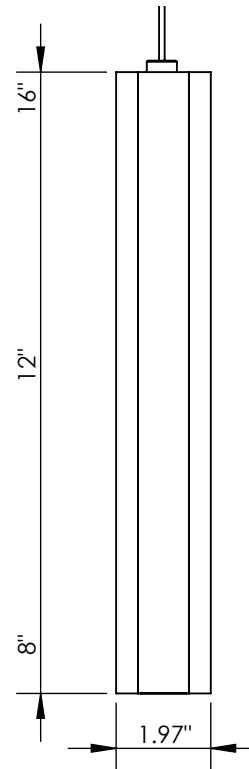

DIMENSIONS

AIREBAFFLE™ PLUS (AIRELIGHT™ ACOUSTIC SERIES)

AIREBAFFLE™ PLUS (AIRELIGHT™ ACOUSTIC SERIES)

UNLIT

MATERIAL SPECIFICATIONS

Product Name	AireBaffle™ Plus (Unlit)
Material	100% PET (~60% recycled content)
Mounting Hardware	Aircraft Cable
Warranty	5 year limited warranty
Size Range	L(48, 72, 96") x W(1.97") x H(8, 12, 16") <small>*Custom sizes available upon request*</small>
Environmental	Low-VOC material, meeting requirements for LEED and other green building certifications
Fire Rating	ASTME E-84 Class C (available with Class A treatment)
Acoustics	Calculated Acoustical Performance: NRC 1.0