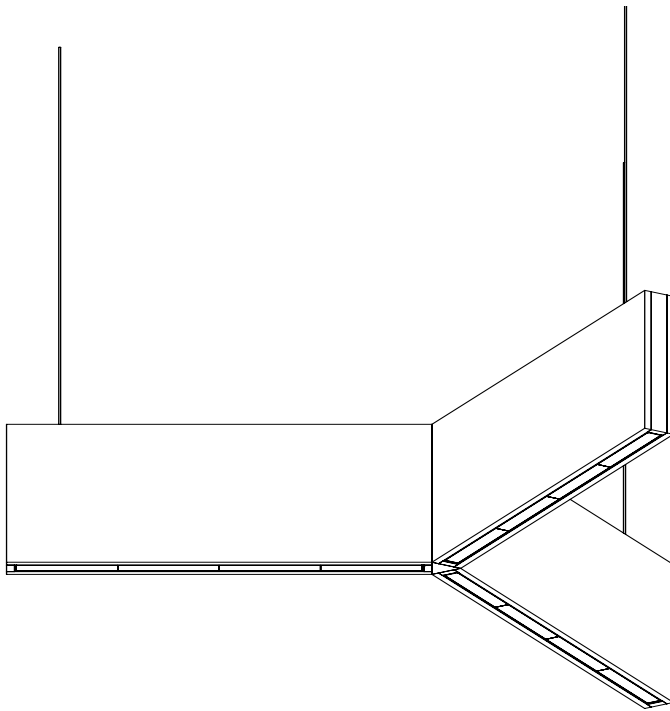

DIRECT

OVERVIEW

AIREBAFFLE™ TRIAD (DIRECT)

The AireBaffle™ Triad (Direct) provides a decorative, acoustic, down lighting fixture using Airelight™ Linear luminaires. Absorbing sound & emitting light, the AireBaffle™ TRIAD is the perfect combination of design and functionality. These suspended acoustic baffles come in different sizes and finishes.

FEATURES

- Sound absorbing, light emitting, “Y” shaped baffle
- Integrated Airelight™ LED ceramic lighting
- Noise Reduction Coefficient (NRC) of 1.0
- Configurations: 4’, 6’ Diameters
- Eco-friendly acoustic material available in a variety of colors
- Use as a stand-alone pendant or grouping, or pair with other AireBaffle™ acoustic options

DIMENSIONS

AIREBAFFLE™ TRIAD 1.0 (AIRELIGHT™ ACOUSTIC SERIES)

AIREBAFFLE™ TRIAD 1.0 (AIRELIGHT™ ACOUSTIC SERIES)

DIRECT

LIGHT SPECIFICATIONS

Light Fixture	Airelight™ Linear ES 1.0
Beam Angle	Lambertian
Lens Aperature	1" Wide
Directional Lighting	Direct
Controls	0-10VDC / Wireless
Rating	Suitable for Dry Locations