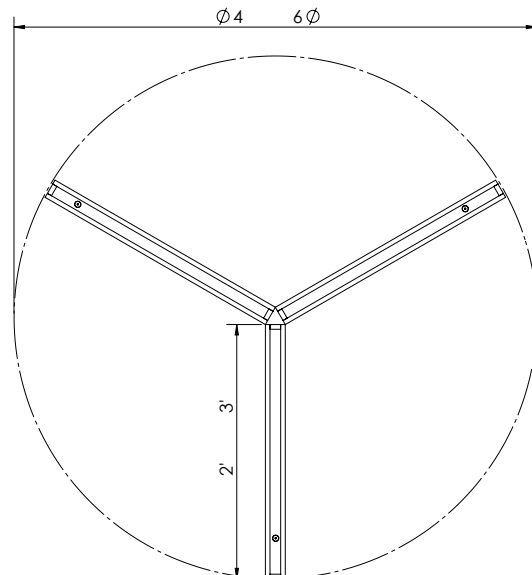

DIRECT

OVERVIEW

AIREBAFFLE™ TRIAD (DIRECT)

The AireBaffle™ Triad (Direct) provides a decorative, acoustic, down lighting fixture using Airelight™ Linear luminaires. Absorbing sound & emitting light, the AireBaffle™ TRIAD is the perfect combination of design and functionality. These suspended acoustic baffles come in different sizes and finishes.

FEATURES

- Sound absorbing, light emitting, “Y” shaped baffle
- Integrated Airelight™ LED ceramic lighting
- Noise Reduction Coefficient (NRC) of 1.0
- Configurations: 4’, 6’ Diameters
- Eco-friendly acoustic material available in a variety of colors
- Use as a stand-alone pendant or grouping, or pair with other AireBaffle™ acoustic options

DIMENSIONS

AIREBAFFLE™ TRIAD 1.0 (AIRELIGHT™ ACOUSTIC SERIES)

AIREBAFFLE™ TRIAD 1.0 (AIRELIGHT™ ACOUSTIC SERIES)

DIRECT

LIGHT SPECIFICATIONS

Light Fixture	Airelight™ Linear ES 1.0
Beam Angle	Lambertian
Lens Aperature	1" Wide
Directional Lighting	Direct
Controls	0-10VDC / Wireless
Rating	Suitable for Dry Locations

PERFORMANCE

Direct Lumens (4'Ø), (6'Ø)	4530, 6800 @ 3500K
Direct Efficacy (lms/W)	125 @ 3500K
Power Consumption	36W (4'Ø) ; 60W (6'Ø)
CRI	80+

MATERIAL SPECIFICATIONS

Product Name	AireBaffle™ Triad 1.0 (Direct)
Material	100% PET (~60% recycled content)
Mounting Hardware	Griplock® Powered Suspension System / Aircraft Cable
Warranty	5 year limited warranty
Size Range	Diameter(4', 6') x Height(8, 12, 16") *Custom sizes available upon request*
Environmental	Low-VOC material, meeting requirements for LEED and other green building certifications
Fire Rating	ASTME E-84 Class C (available with Class A treatment)
Acoustics	Calculated Acoustical Performance: NRC 1.0