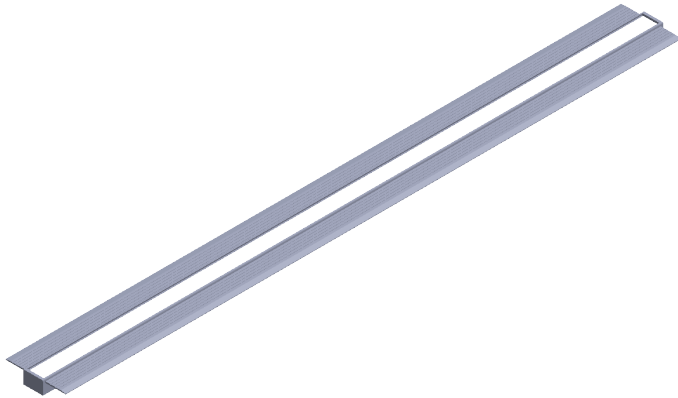

MUD-IN SNAP CHANNEL (AIRELIGHT™ LINEAR ES 0.5)

MUD-IN SNAP CHANNEL (AIRELIGHT™ LINEAR ES 0.5)

DESCRIPTION

The Mud-In Snap Channel for the Airelight™ Linear ES 0.5 provides an optimal solution for lighting applications in drywall or other embedding materials. Constructed of anodized aluminum, the Mud-In Snap Channel is low profile and light weight providing ultimate flexibility for the lighting designer. Once mounted into the selected building material, the attachment clips on the Airelight™ ES model simply snap into the channel, providing easy integration and a secure attachment.

Applications: Lighting in drywall for Office, Residential, Industrial, Retail, etc.

SPECIFICATIONS

P/N	56980-4 (4') / 56980-6 (6')
Material	Anodized Aluminum
Finish	Light Grey
Dimensions	0.78" x 0.52 (W x H)
Length	4' / 6'