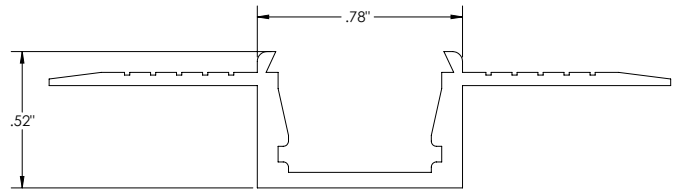

MUD-IN SNAP CHANNEL (AIRELIGHT™ LINEAR ES 0.5)

MUD-IN SNAP CHANNEL (AIRELIGHT™ LINEAR ES 0.5)

DESCRIPTION

The Mud-In Snap Channel for the Airelight™ Linear ES 0.5 provides an optimal solution for lighting applications in drywall or other embedding materials. Constructed of anodized aluminum, the Mud-In Snap Channel is low profile and light weight providing ultimate flexibility for the lighting designer. Once mounted into the selected building material, the attachment clips on the Airelight™ ES model simply snap into the channel, providing easy integration and a secure attachment.

Applications: Lighting in drywall for Office, Residential, Industrial, Retail, etc.

SPECIFICATIONS

P/N	56980-4 (4') / 56980-6 (6')
Material	Anodized Aluminum
Finish	Light Grey
Dimensions	0.78" x 0.52 (W x H)
Length	4' / 6'