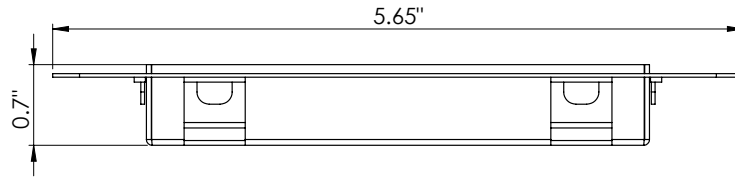

TRIM KIT_MUD-IN (AIRELIGHT™ SQUARE2 4.0)

TRIM KIT_MUD-IN (AIRELIGHT™ SQUARE2 4.0)

DESCRIPTION

The Airelight™ Square2 4.0 Mud-In Trim Kit provides an optimal choice for lighting solutions in drywall surfaces. With a low profile, the Mud-In Trim Kit can be installed easily and accommodates small wall cavity spaces when necessary. The minimalistic look of Mud-In Trim Kit blends effortlessly into wall and ceiling surfaces. Once the trim kit is in place, the magnetic connection of the Airelight™ Square completes the installation effortlessly.

Applications: Embedded drywall lighting for Office, Retail, Residential, Industrial, etc.

SPECIFICATIONS

P/N	90814
Material	Steel
Finish	White Powder Coat
Dimensions	5.65" x 5.65" x 0.7" (L x W x H)