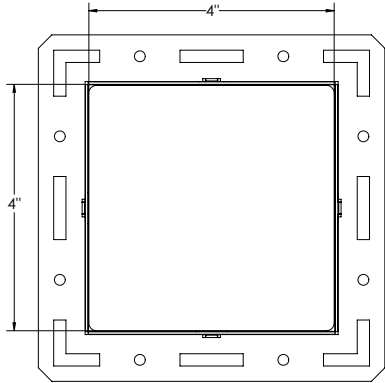

TRIM KIT_MUD-IN (AIRELIGHT™ SQUARE2 4.0)

TRIM KIT_MUD-IN (AIRELIGHT™ SQUARE2 4.0)

DESCRIPTION

The Airelight™ Square2 4.0 Mud-In Trim Kit provides an optimal choice for lighting solutions in drywall surfaces. With a low profile, the Mud-In Trim Kit can be installed easily and accommodates small wall cavity spaces when necessary. The minimalistic look of Mud-In Trim Kit blends effortlessly into wall and ceiling surfaces. Once the trim kit is in place, the magnetic connection of the Airelight™ Square completes the installation effortlessly.

Applications: Embedded drywall lighting for Office, Retail, Residential, Industrial, etc.

SPECIFICATIONS

P/N	90814
Material	Steel
Finish	White Powder Coat
Dimensions	5.65" x 5.65" x 0.7" (L x W x H)