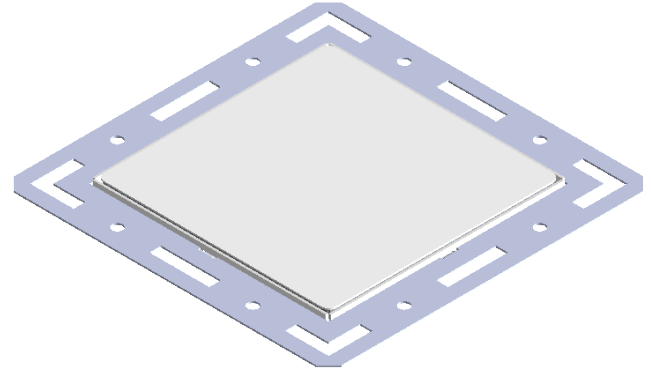

TRIM KIT_MUD-IN (AIRELIGHT™ SQUARE2 4.0)

TRIM KIT_MUD-IN (AIRELIGHT™ SQUARE2 4.0)

DESCRIPTION

The Airelight™ Square2 4.0 Mud-In Trim Kit provides an optimal choice for lighting solutions in drywall surfaces. With a low profile, the Mud-In Trim Kit can be installed easily and accommodates small wall cavity spaces when necessary. The minimalistic look of Mud-In Trim Kit blends effortlessly into wall and ceiling surfaces. Once the trim kit is in place, the magnetic connection of the Airelight™ Square completes the installation effortlessly.

Applications: Embedded drywall lighting for Office, Retail, Residential, Industrial, etc.

SPECIFICATIONS

P/N	90814
Material	Steel
Finish	White Powder Coat
Dimensions	5.65" x 5.65" x 0.7" (L x W x H)